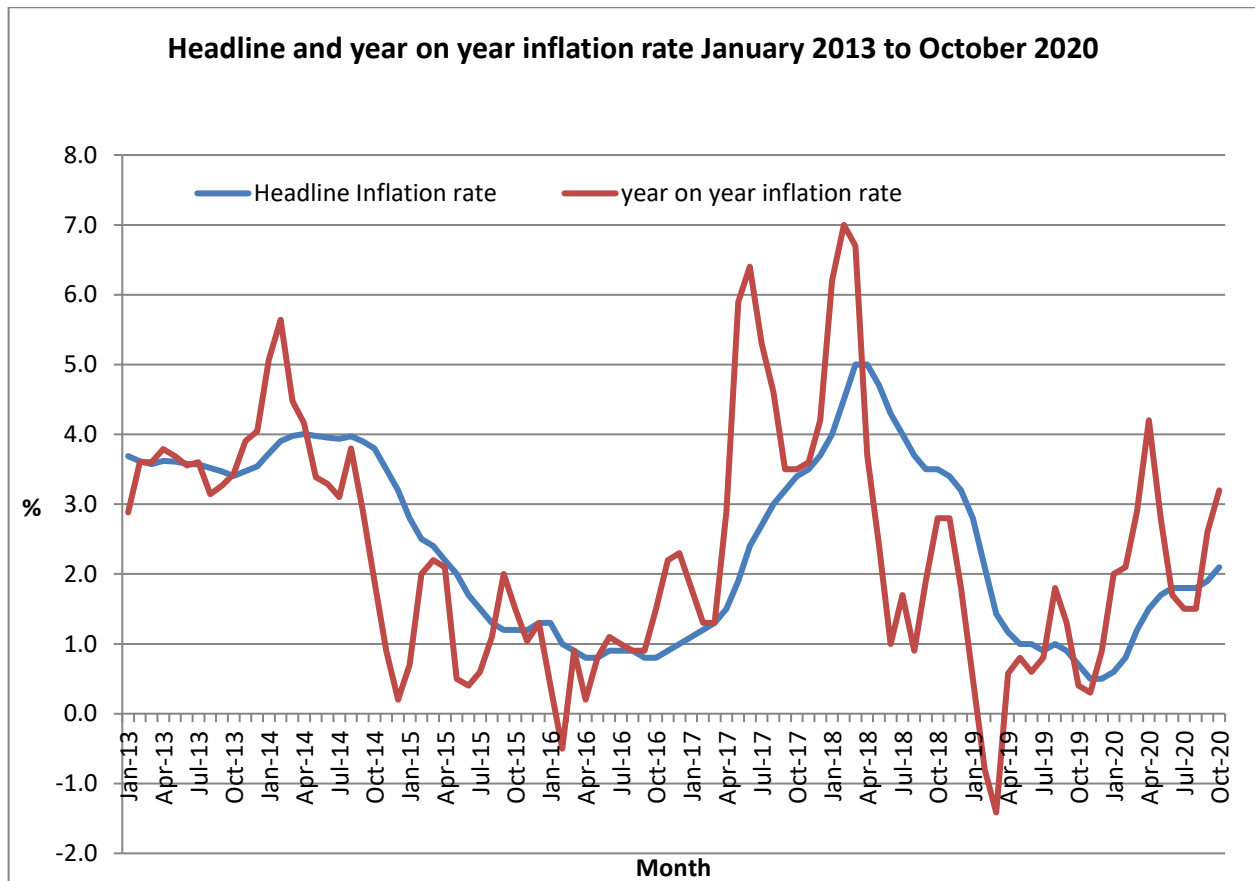

The **headline** inflation rate for the twelve months ending October 2020 works out to 2.1%, compared to 0.7% for the twelve months ending October 2019.

The **year-on-year** inflation rate for October 2020, as measured by the change in the CPI for October 2020 relative to October 2019 works out to 3.2%.

Detailed CPI series are available at the website of [Statistics Mauritius@](#)

Statistics > Statistics by Subject > Consumer Price Index

Source: **Statistics Mauritius**
Port Louis
09 November 2020