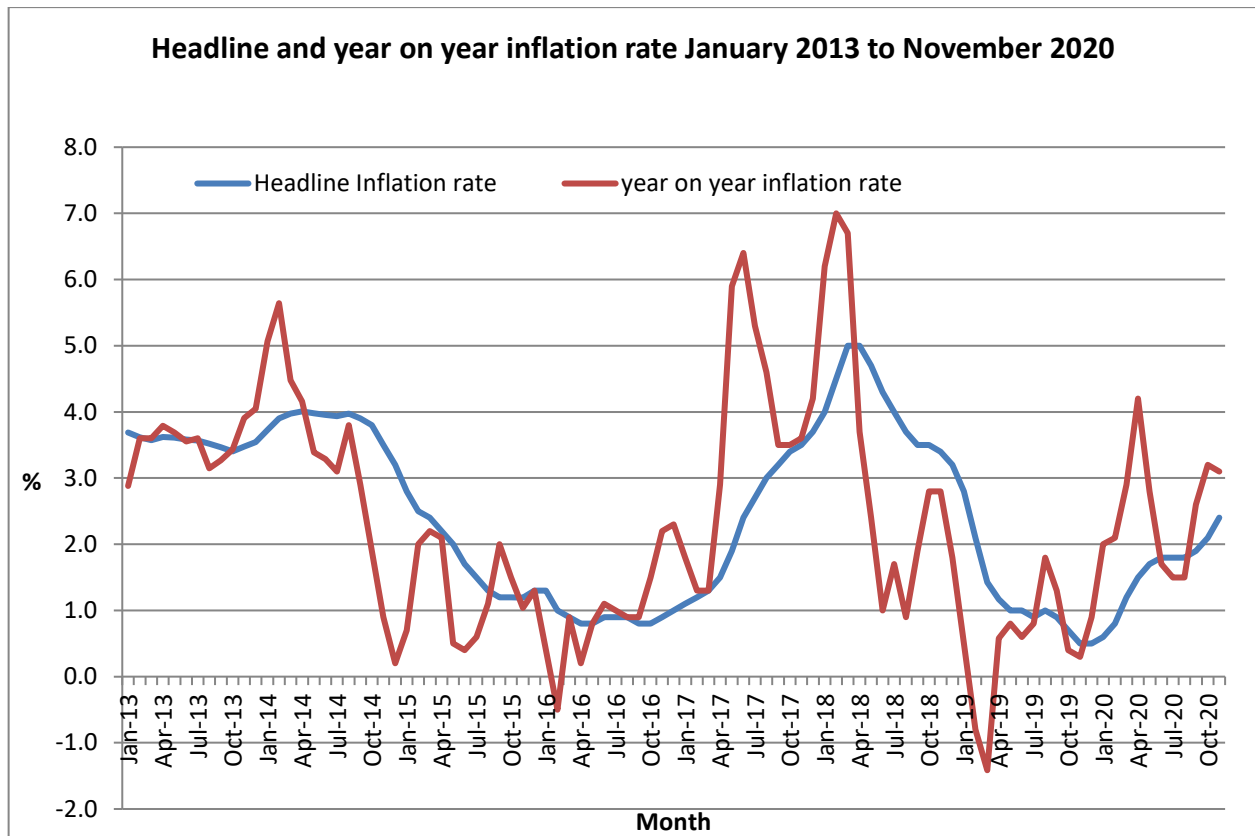

The **headline** inflation rate for the twelve months ending November 2020 works out to 2.4%, compared to 0.5% for the twelve months ending November 2019.

The **year-on-year** inflation rate for November 2020, as measured by the change in the CPI for November 2020 relative to November 2019 works out to 3.1%.

Detailed CPI series are available at the website of [Statistics Mauritius@](#)

Statistics > Statistics by Subject > Consumer Price Index

Source: **Statistics Mauritius**
Port Louis
07 December 2020