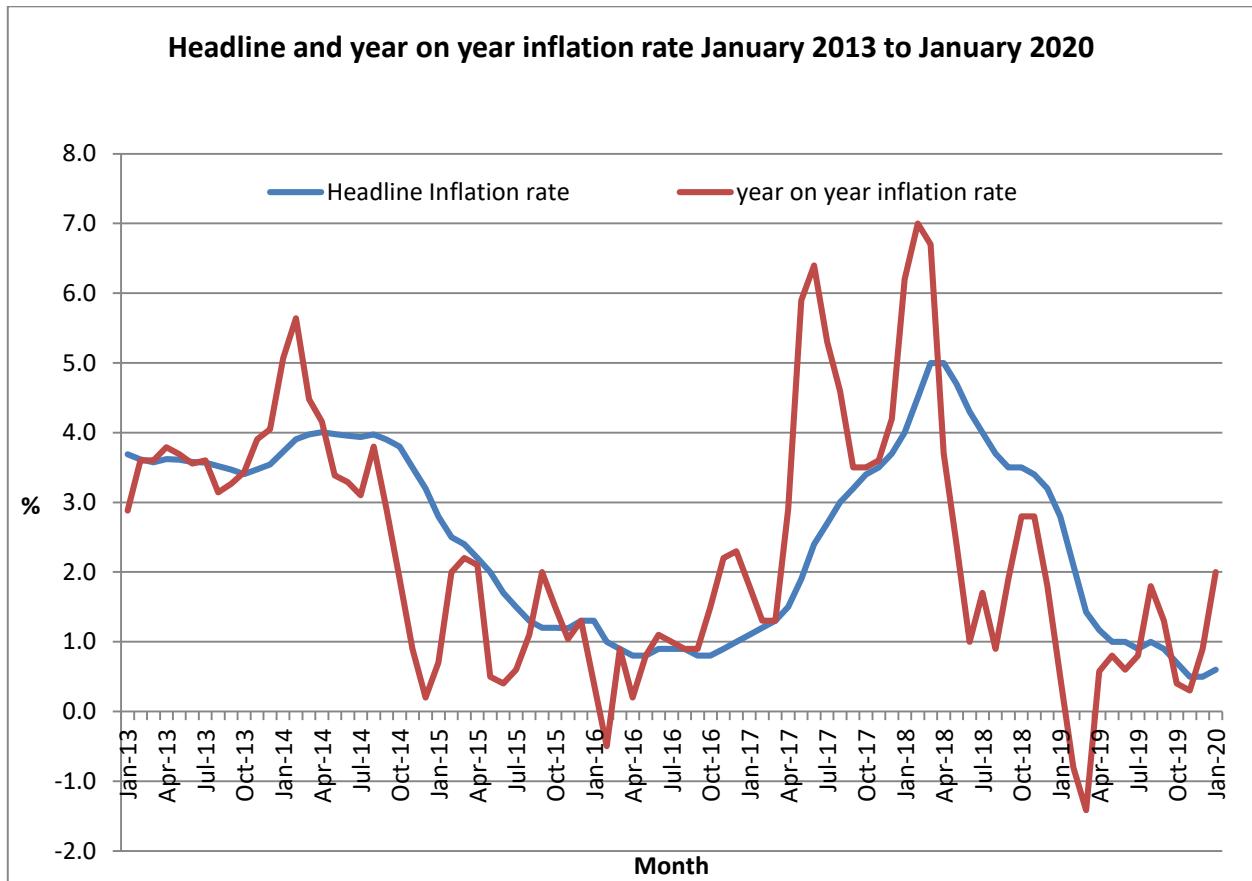

The **headline** inflation rate for the twelve months ending January 2020 works out to 0.6%, compared to 2.8% for the twelve months ending January 2019.

The **year-on-year** inflation rate for January 2020, as measured by the change in the CPI for January 2020 relative to January 2019 works out to 2.0%.

Detailed CPI series available at <http://statsmauritius.govmu.org> **CPI and Inflation**

Source: **Statistics Mauritius**
Port Louis
07 February 2020