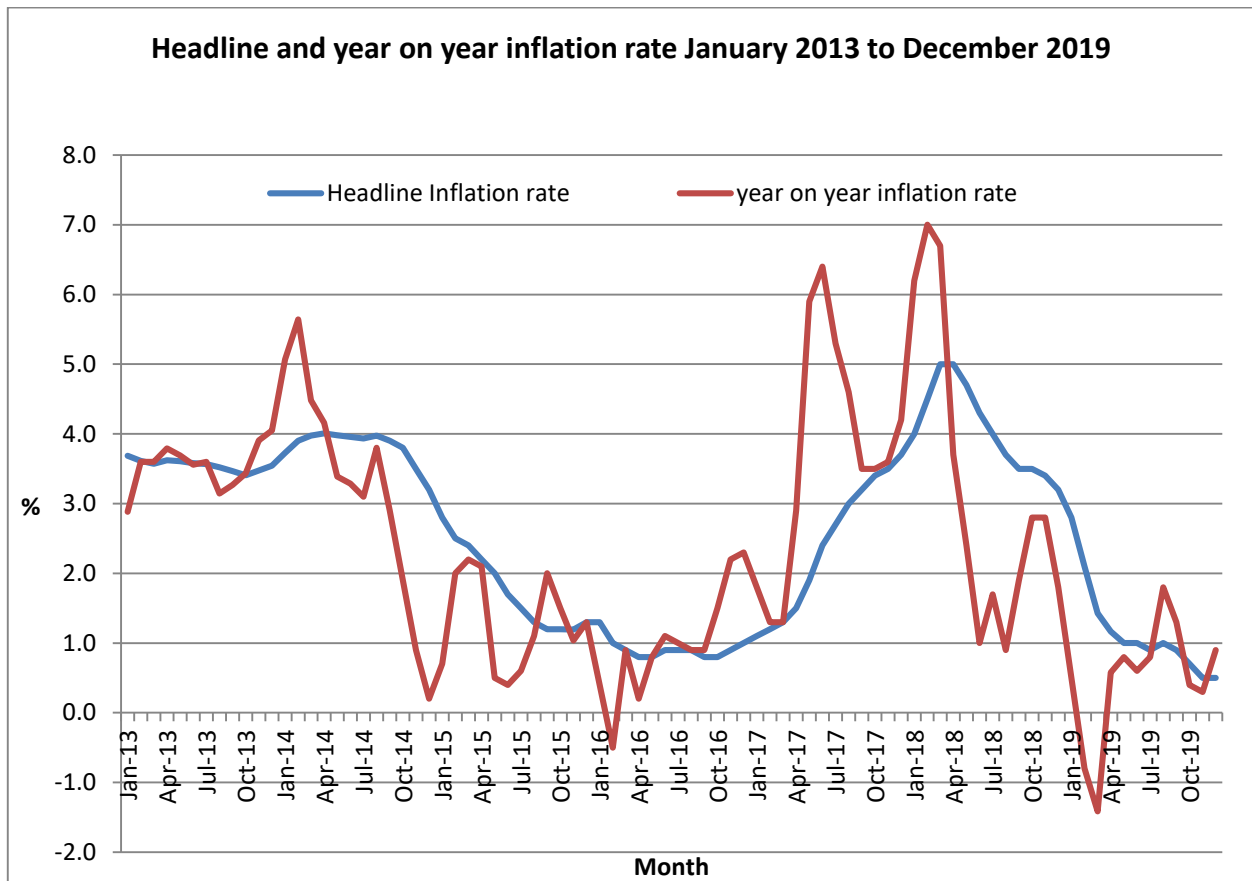

The **headline** inflation rate for the twelve months ending December 2019 works out to 0.5%, compared to 3.2% for the twelve months ending December 2018.

The **year-on-year** inflation rate for December 2019, as measured by the change in the CPI for December 2019 relative to December 2018 works out to 0.9%.

Detailed CPI series available at <http://statsmauritius.govmu.org> **CPI and Inflation**

Source: **Statistics Mauritius**
Port Louis
09 January 2020