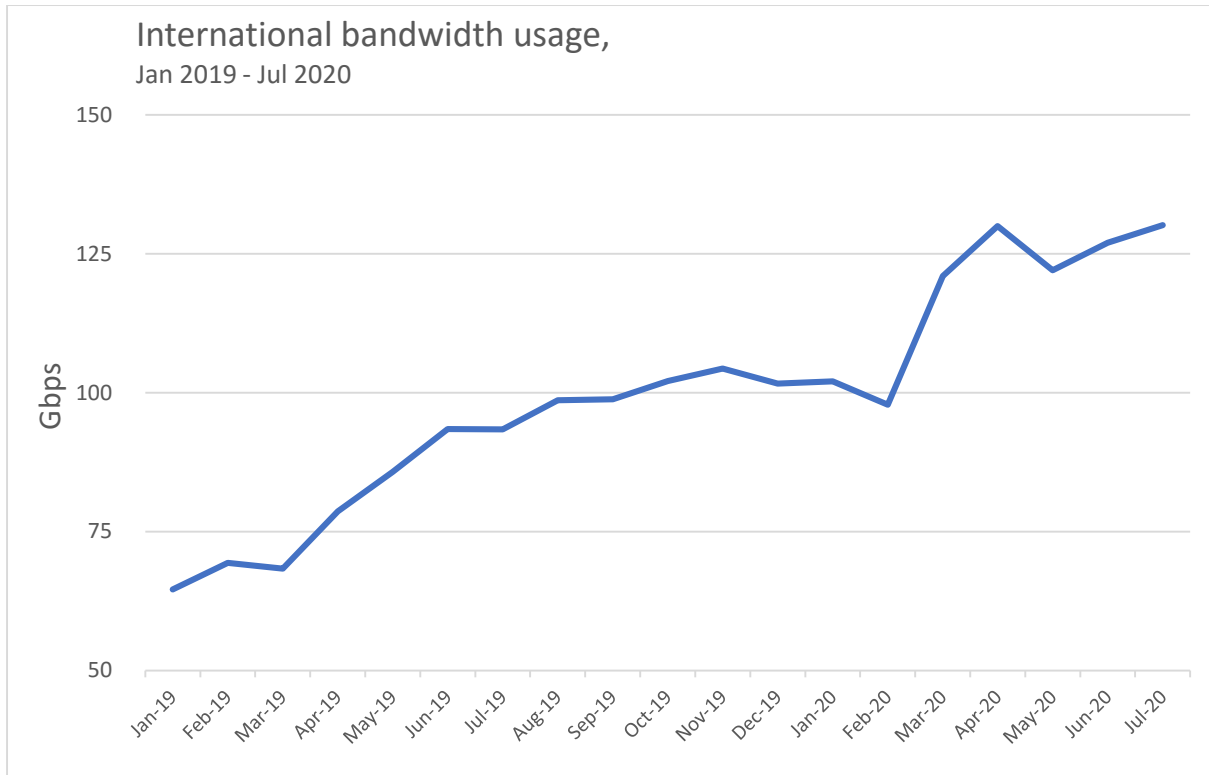

## BANDWIDTH USAGE

**International bandwidth usage increased when the country entered lockdown in March 2020 to reach an all-time high in April when the country was under complete lockdown. The bandwidth usage surge is maintained.**