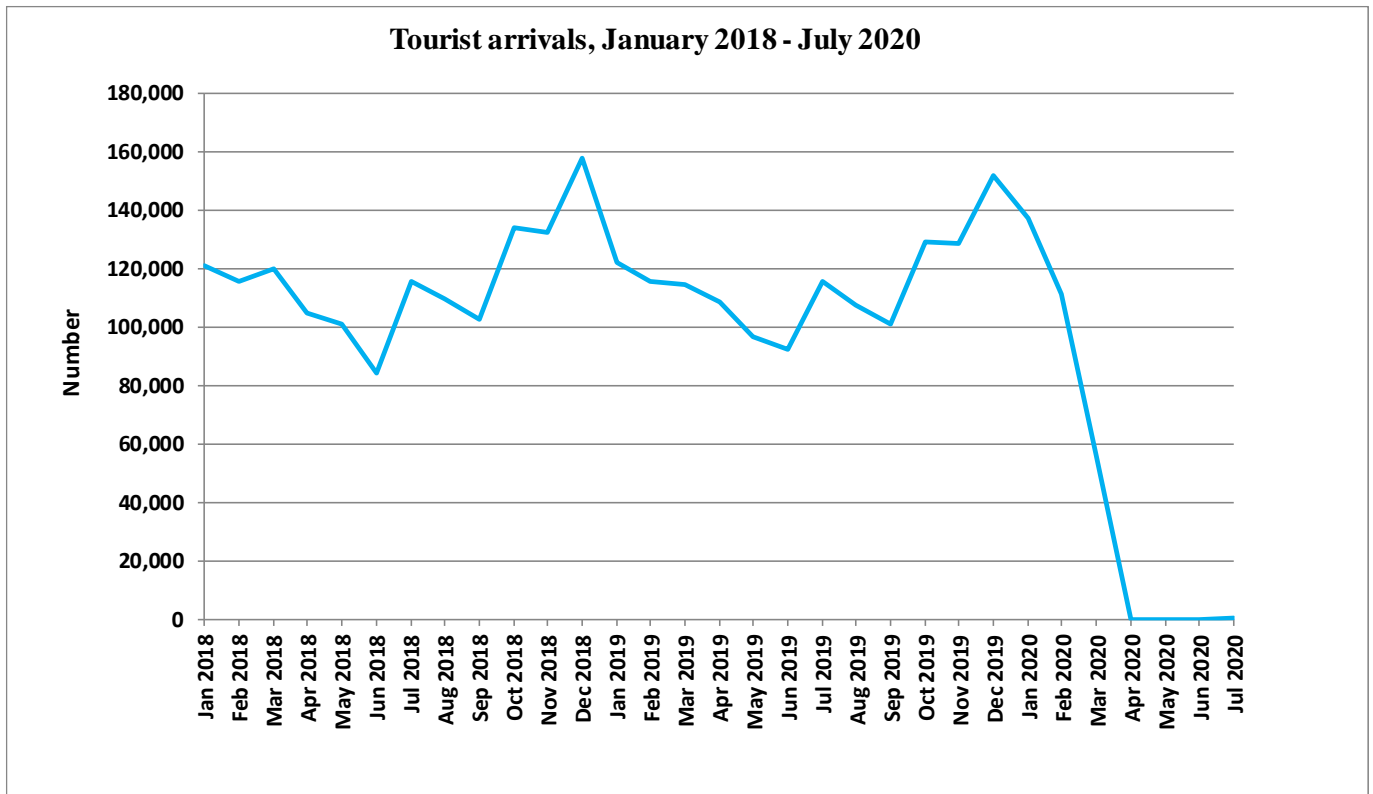

TOURISM

Tourist arrivals decline sharply from January 2020

... to hit rock bottom in April to July 2020, as the country closes its frontier

Data Series >

Date posted: 29 May 2020

Last Updated: 9 Sep 2020