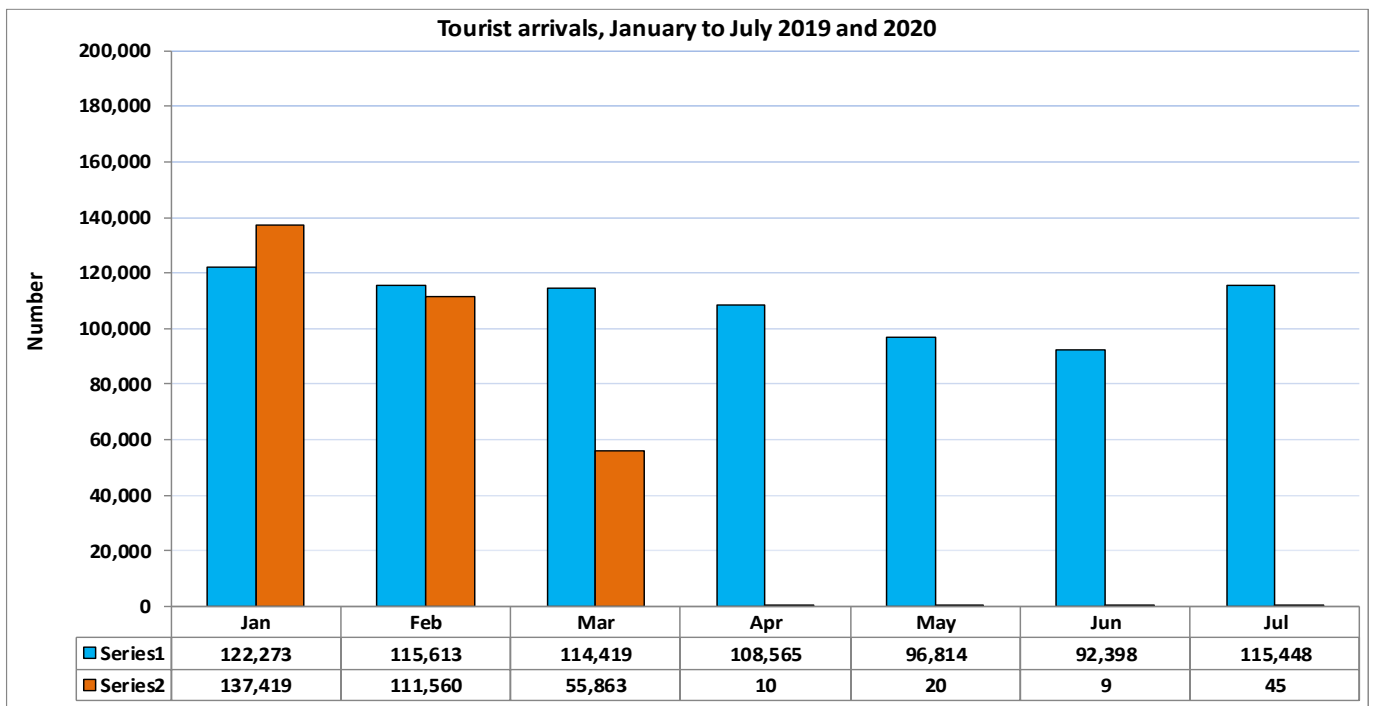

TOURISM

Tourist arrivals decline sharply from January 2020

... to hit rock bottom in April to July 2020, as the country closes its frontier

Data Series >

Date posted: 29 May 2020

Last Updated: 9 Sep 2020