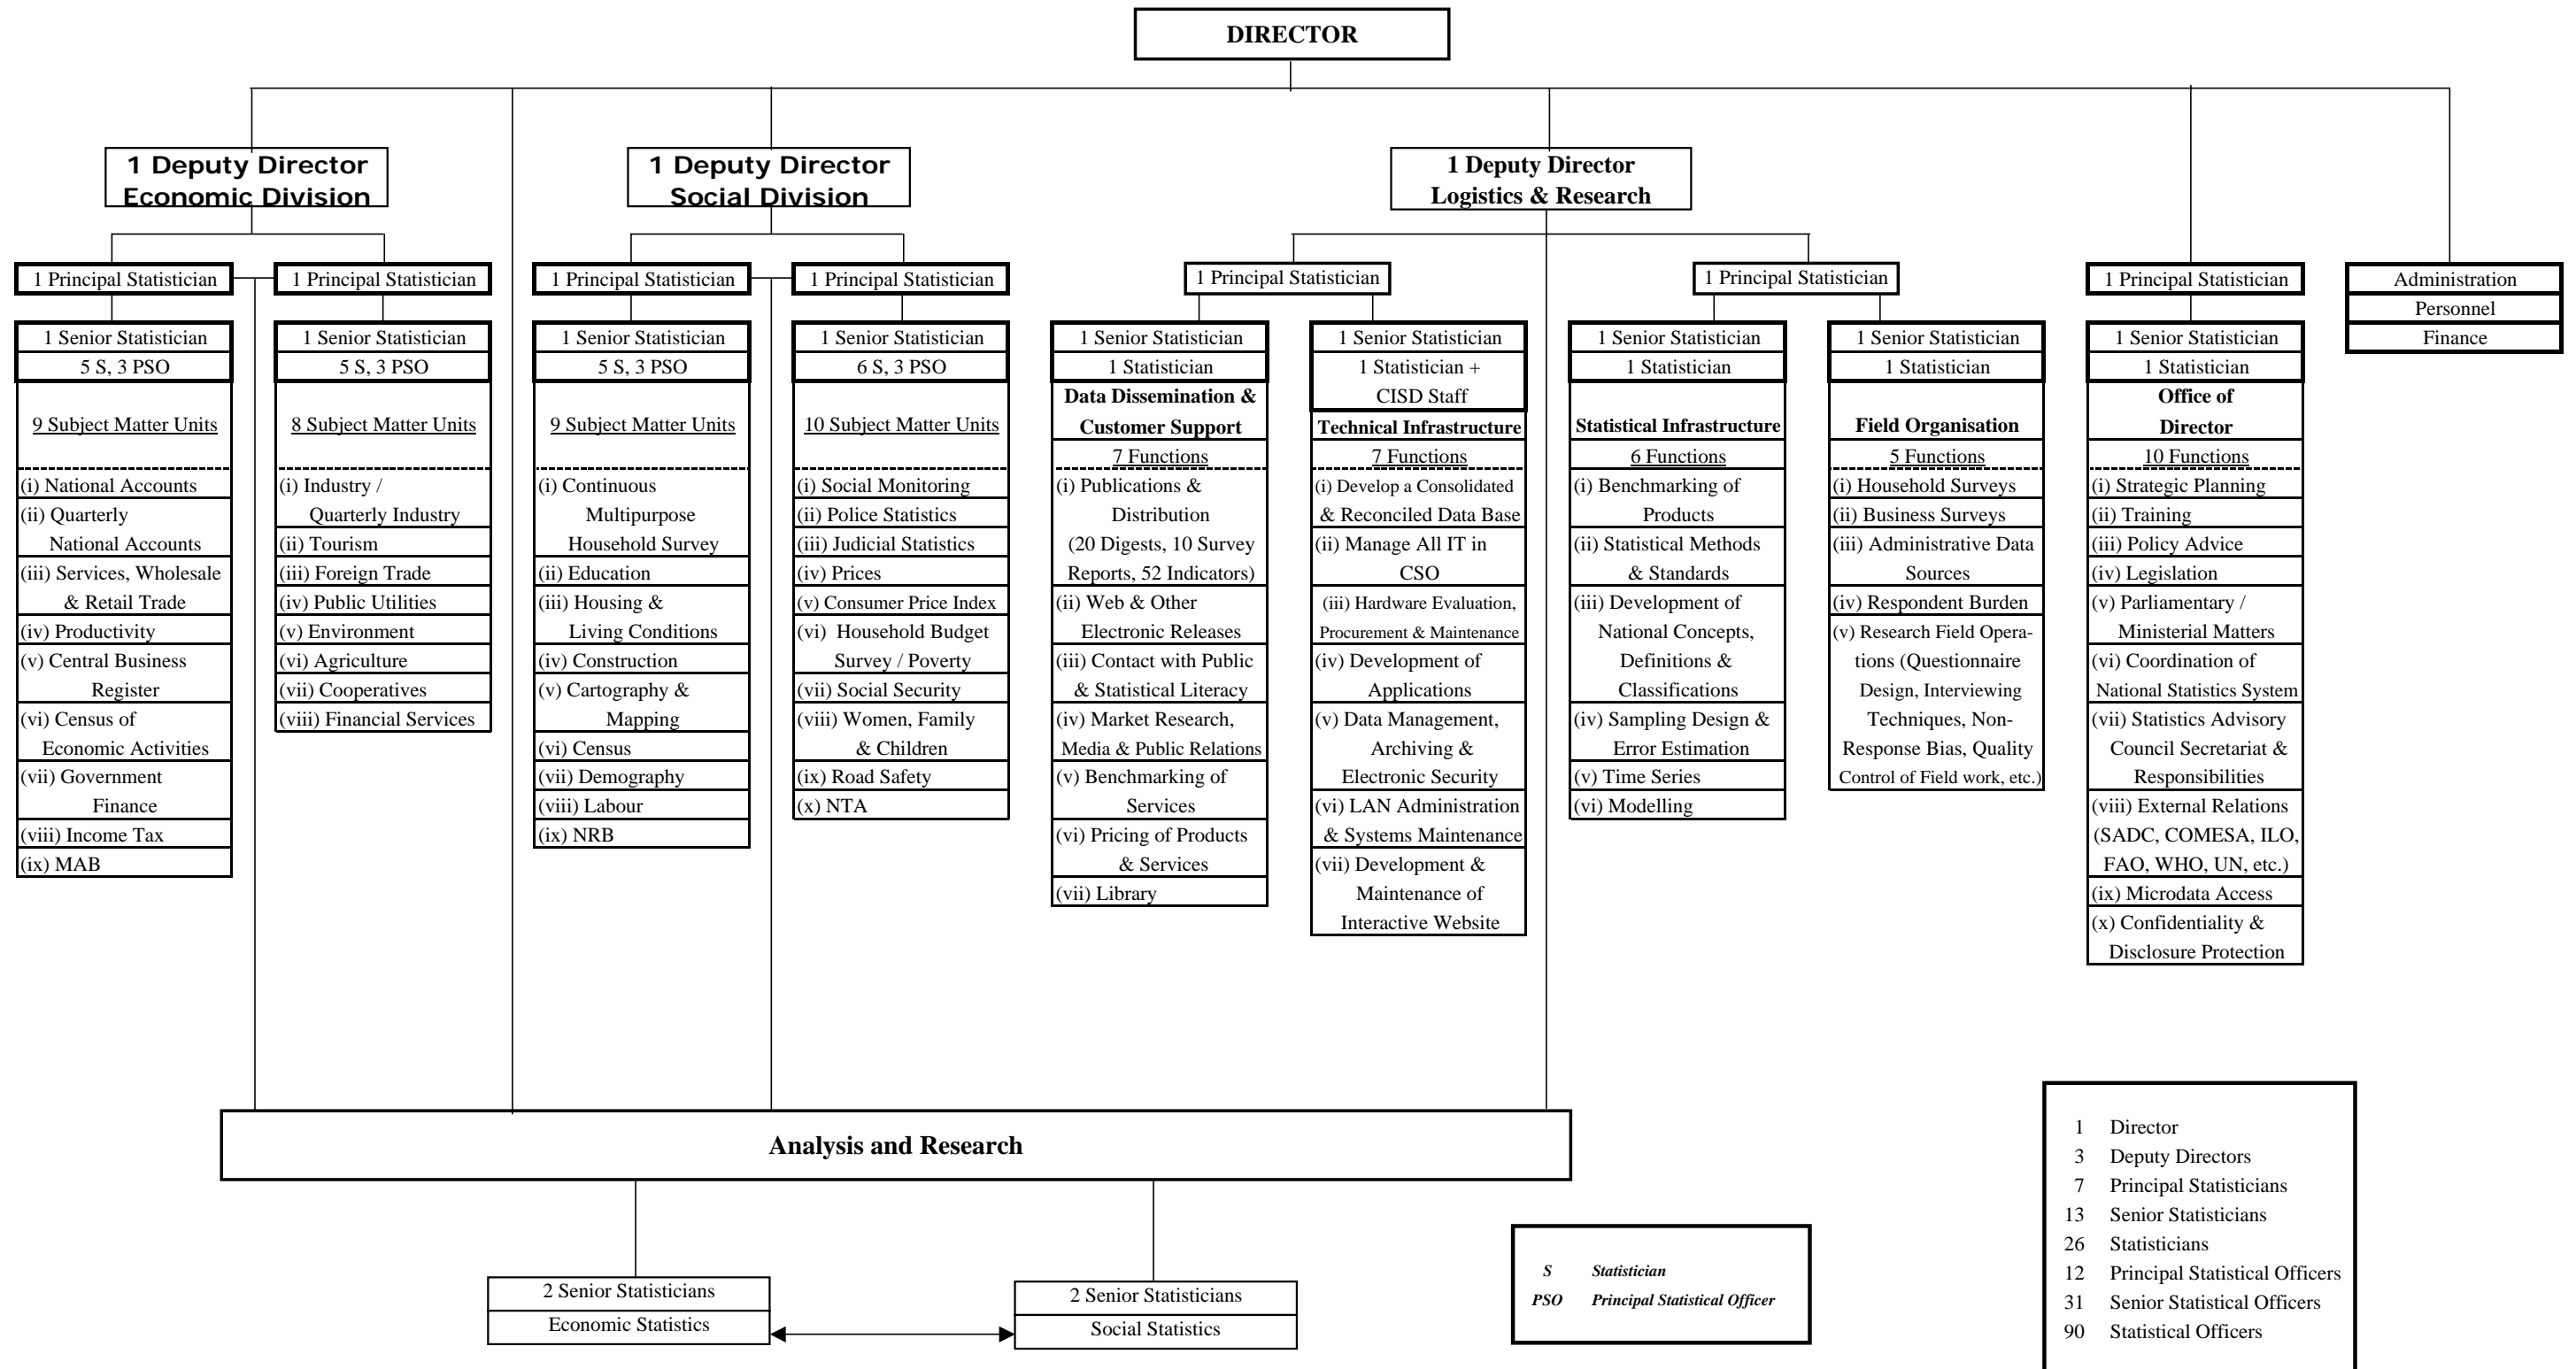

**CENTRAL STATISTICS OFFICE  
PROPOSED ORGANISATION CHART**

The 31 Senior Statistical Officers (SSOs) on the proposed establishment are not shown in the chart because their deployment depends on the presence of a Statistician or a Principal Statistical Officer in any given unit. The 90 Statistical Officers (SOs) on the proposed establishment are not shown in the chart because their deployment depends on the work demands at any point in time.